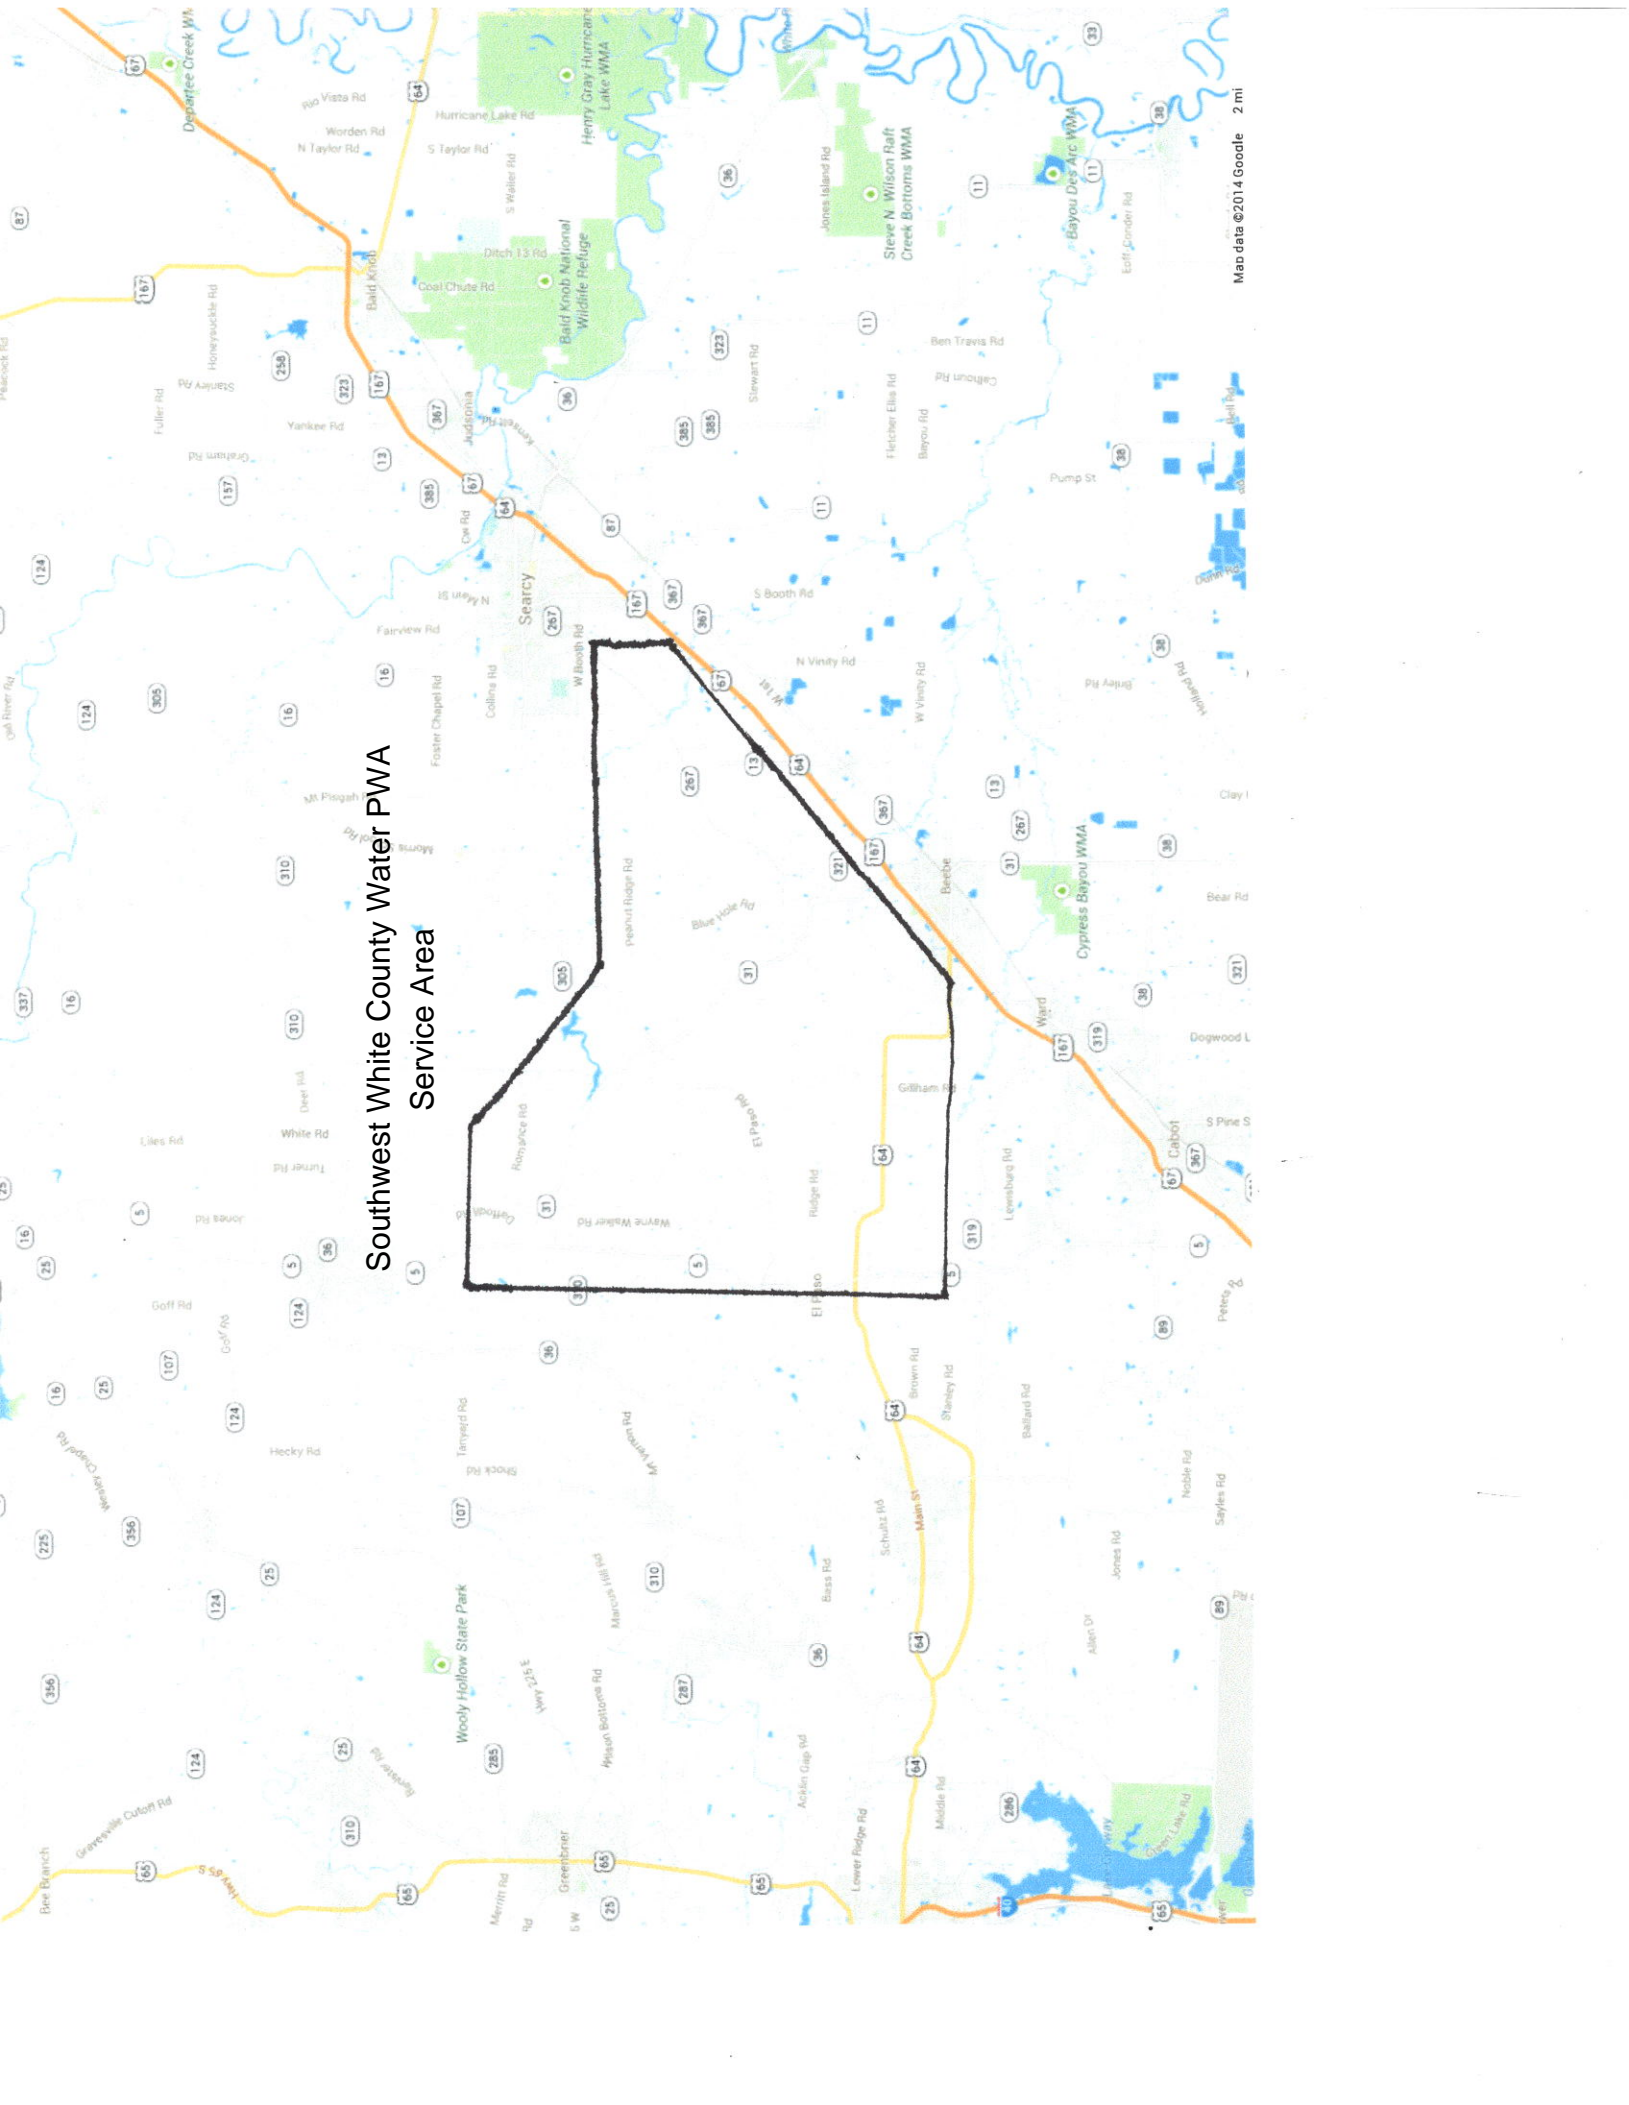

# Southwest White County Water PWA Service Area

Map data ©2014 Google 2 mi